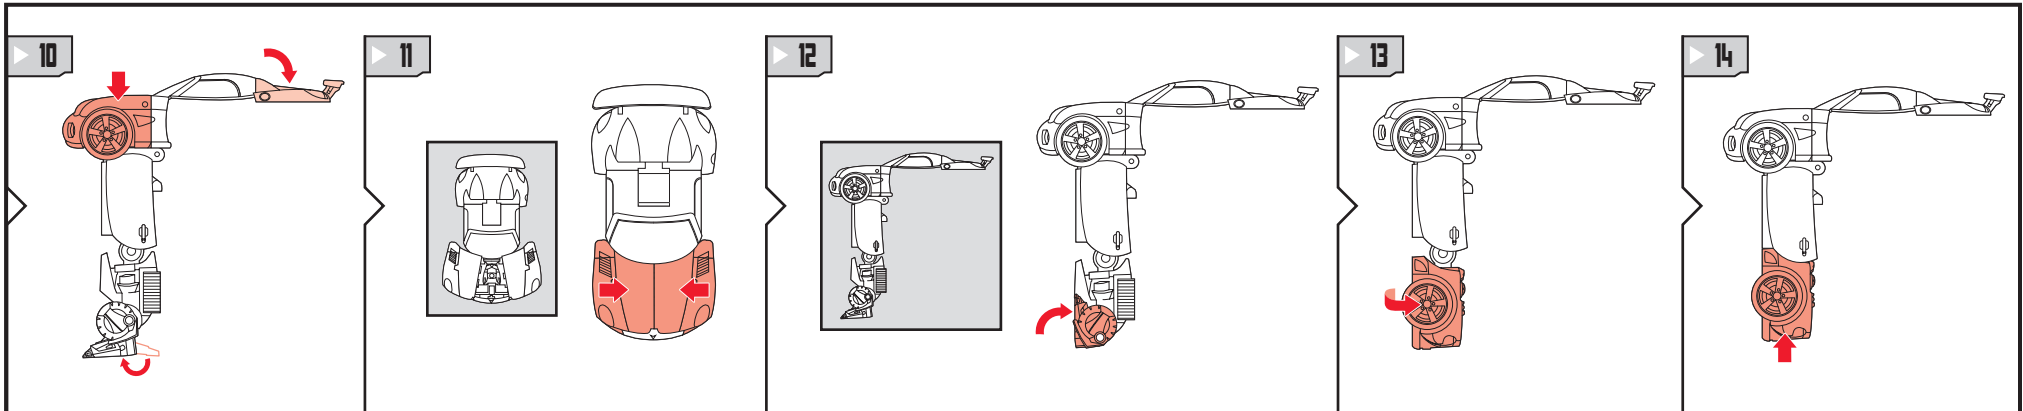

CHANGING TO VEHICLE

REVERSE ORDER OF INSTRUCTIONS
TO CONVERT BACK INTO ROBOT.